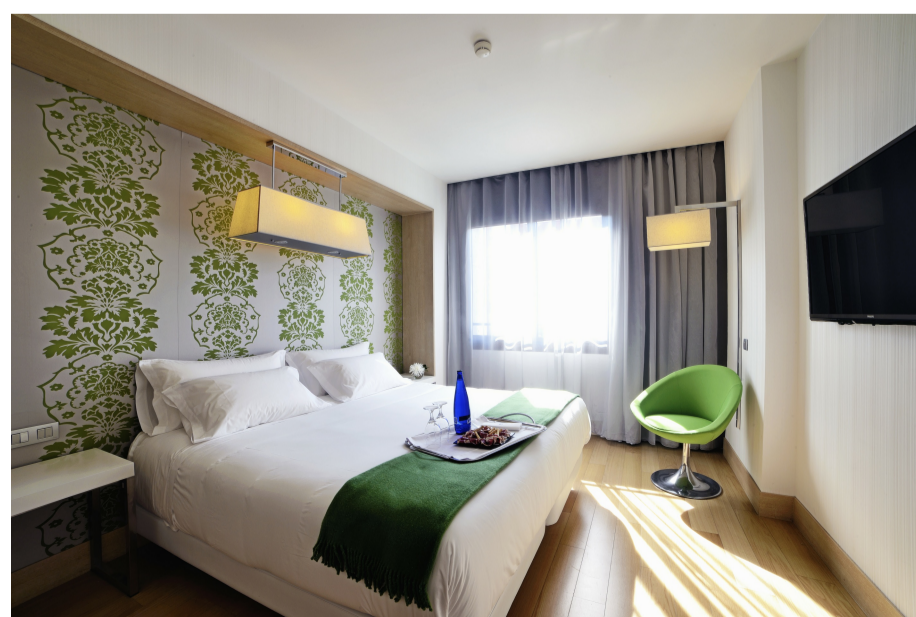

NH PRÍNCIPE DE VERGARA

HOTEL LOCATION

The NH Madrid Príncipe de Vergara hotel offers an excellent location in one of Madrid's most exclusive shopping areas since it is located in the posh Salamanca neighbourhood. It was completely refurbished in 2010 and features a modern and elegant décor, as well as spacious, light-filled rooms. The Avenida de América metro stop is just a few minutes away, with excellent access to tourist areas and to the city's airport.

Sol
3,9 Km / 15 min.
Adolfo-Suárez
Madrid Barajas
Airport
11,5 Km / 19 min.
Estación de Atocha
4,2 Km /
Atocha Station
4,2 Km / 16 min.
Chamartín Station
4 Km / 13 min.

Príncipe de Vergara, 92.
28006 Madrid
Spain
T. +34 91 5632695
nhprincipedevergara@nh-hotels.com
<http://www.nh-hotels.com/hotel/nh-madrid-principe-de-vergara>

Hotel Services

NH Madrid Príncipe de Vergara's elegant rooms are decorated with contemporary colours. They provide satellite TV and toiletries. With our comfortable mattresses and our selection of pillows, you can enjoy a good night's sleep. Our connecting rooms and Junior Suites are perfect for families. Some have spectacular views of the city and in all the Superior Rooms there is a Nespresso coffee machine.

Gastronomy

The restaurant is a warm and friendly place where you will be able to enjoy an excellent breakfast buffet, lunch or dinner without leaving the hotel. It has a well-lit and elegant ambiance and serves seasonal dishes with the freshest ingredients, where Madrid's tradition is combined with innovative cuisine. It is open between 13:30 and 23:30 every day for hotel guests and outside customers. It can hold 90 people.